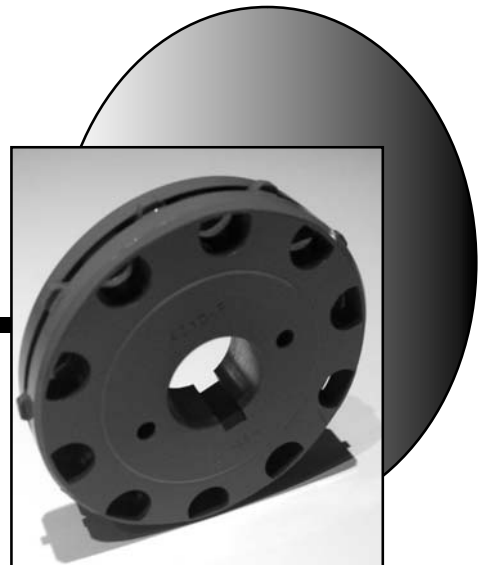

4070-30mm

*Other
Bore Sizes
Available*

**Available in
7, 8, 9 & 10 Tooth**

4080-SP

4090-DS

4080-DS

4055-DS

4010-DS